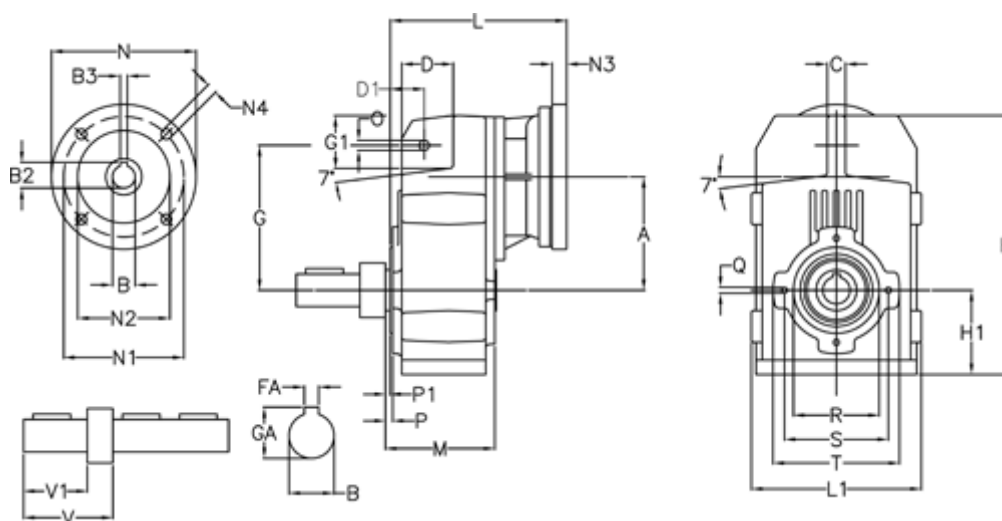

Article number: 29560406651240  
 Description: Shaft mounted gear  
 A413R-66,5-P100B5

## Measures

A = 175.75	FA = 12	M = 144.0	Q = M12x19
B = 40	G = 218	N = 250	R = 130
B1 = 28	G1 = 97.5	N1 = 215	S = 165
B2 = 31.3	GA = 43.0	N2 = 180	T = 200
B3 = 8	H = 389.0	N4 = M12x16	V = 112.5
C = 16	H1 = 116.0	O = 14	V1 = 80
D = 79.0	L = 275.5	P = 7.5	
D1 = 56.5	L1 = 242	P1 = 3.5	